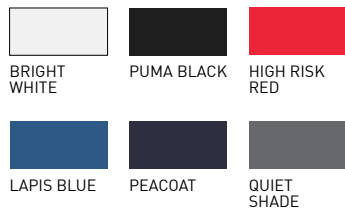

**FAST.FWRD.**

**Lexi Thompson**

596799 MEN'S ICON GOLF POLO  
596800 LADIES' ICON GOLF POLO

596801 MEN'S ICON HEATHER POLO

596802 LADIES' ICON HEATHER POLO

596807 MEN'S ICON QUARTER-ZIP

A596803 LADIES' ICON FULL-ZIP

SIZES: S-4XL  
\$50.00 (C)

**596800 LADIES' ICON GOLF POLO**

100% polyester. Moisture-wicking. Four-way stretch. Ultra-lightweight. V-neck.

SIZES: XS-3XL  
\$50.00 (C)

All prices subject to change without notice.

DRYCELL

**596801 MEN'S ICON HEATHER POLO** primeplus

100% polyester. Space-dyed heather fabric.  
Moisture-wicking. Mechanical stretch. Ultra-lightweight.  
Three-button placket.

SIZES: S-4XL  
\$65.00 (C)